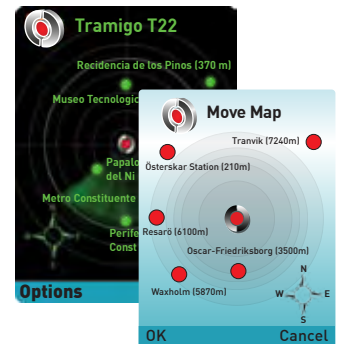

M1 Move Smartphone.

M1 Move- FREE Smart Phone Software!

- Excellent for Fleet Owners- Tracking Anywhere
- Excellent for Families-Track your loved ones and vehicles

M1 MOVE is the perfect tool for anyone with several T22s in use*. Install M1 Move to your smart phone and monitor your fleet anywhere with ultimate convenience and privacy! All T22 commands are just one keystroke away! It is also the perfect tool for families or anyone wanting to enjoy the unique features such as the MoveMap and TLD landmarks powered by online maps.

* M1 Move and Fleet software are tools that enhance the T22, but are not obligatory: T22 can be used with any GSM phone with easy to use commands without any additional software or phone model requirements!

M1 Move makes online maps easy to understand anywhere
M1 Move is good news for online maps users. Check any T22 location message in any online map with detailed TLD landmarks, an online map has never been so easy to use.**

M1 Move shows all your vehicles.

Select commands from a list.

Instant T22 Location reports via SMS

Any online map is easy to use with TLD on top.

**A GPRS or 3G enabled SIM card and phone is required for online map use on mobile phones.