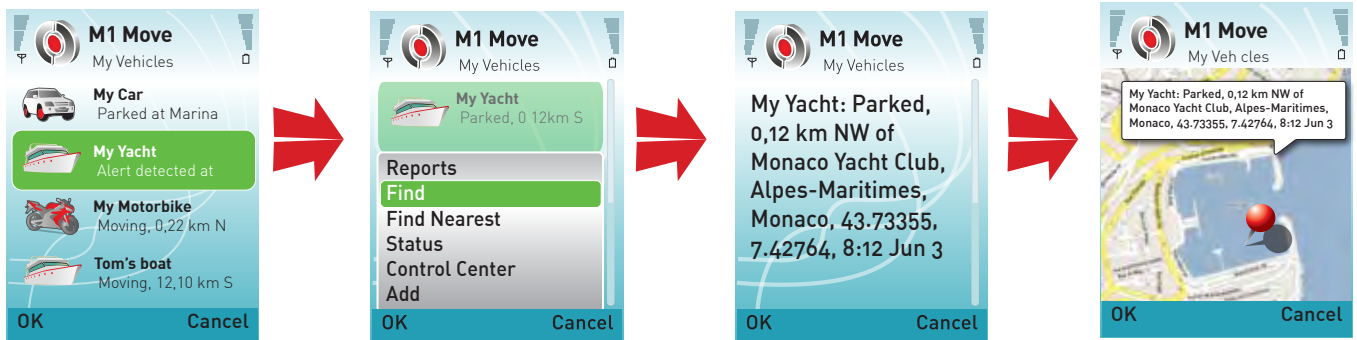

M1 Move Smartphone.

M1 Move- FREE Smart Phone Software!

- Excellent for Fleet Owners- Tracking Anywhere
- Excellent for Families-Track your loved ones and vehicles

M1 MOVE is the perfect tool for anyone with several T22s in use*. Install M1 Move to your smart phone and monitor your fleet anywhere with ultimate convenience and privacy! All T22 commands are just one keystroke away! It is also the perfect tool for families or anyone wanting to enjoy the unique features such as the MoveMap and TLD landmarks powered by online maps.

* M1 Move and Fleet software are tools that enhance the T22, but are not obligatory: T22 can be used with any GSM phone with easy to use commands without any additional software or phone model requirements!

MoveMap™

This simply revolutionary feature in M1 Move gives assistance and adds efficiency in ultimate security and fleet operations. A useful and equally fun everyday tool for all families. Best of all, you get your MoveMap by sending SMS: the first ever visual map solution created from a simple and reliable text message!

M1 Move makes online maps easy to understand anywhere
M1 Move is good news for online maps users. Check any T22 location message in any online map with detailed TLD landmarks, an online map has never been so easy to use.**