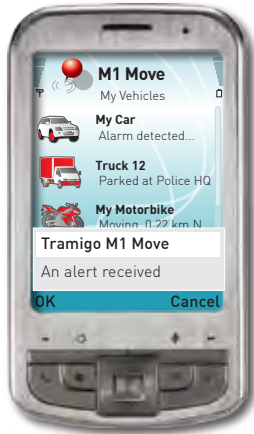

M1 Move Smartphone.

M1 Move- FREE Smart Phone Software!

- Excellent for Fleet Owners- Tracking Anywhere
- Excellent for Families-Track your loved ones and vehicles

M1 MOVE is the perfect tool for anyone with several T22s in use*. Install M1 Move to your smart phone and monitor your fleet anywhere with ultimate convenience and privacy! All T22 commands are just one keystroke away! It is also the perfect tool for families or anyone wanting to enjoy the unique features such as the MoveMap and TLD landmarks powered by online maps.

* M1 Move and Fleet software are tools that enhance the T22, but are not obligatory: T22 can be used with any GSM phone with easy to use commands without any additional software or phone model requirements!

MoveMap™

This simply revolutionary feature in M1 Move gives assistance and adds efficiency in ultimate security and fleet operations. A useful and equally fun everyday tool for all families. Best of all, you get your MoveMap by sending SMS: the first ever visual map solution created from a simple and reliable text message!

M1 Move makes online maps easy to understand anywhere
M1 Move is good news for online maps users. Check any T22 location message in any online map with detailed TLD landmarks, an online map has never been so easy to use.**