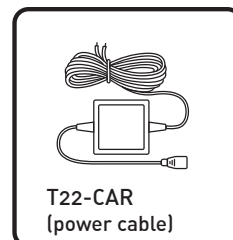

T22-Fleet Security Bulk

For more information. Visit www.tramigo.com

T22-FS is designed for fully covert installations and includes the accessories for security concerned vehicle and fleet owners. Most of the corporate fleet owners consider that a fully hidden installation is the only way to reduce staff's vehicle misuse. T22-FS comes with our new custom-designed immobilizer. Simply shut down the engine using any mobile phone or PC and gain full control of your vehicle.

T22 - FS - XX Contents:

Order Code: T22-FS12-XX (12 volt)
T22-FS24-XX (24 volt)

*Note: The T22-ATB is not included in this package. It can be ordered separately and it can be used simulatenously with the immobilizer.