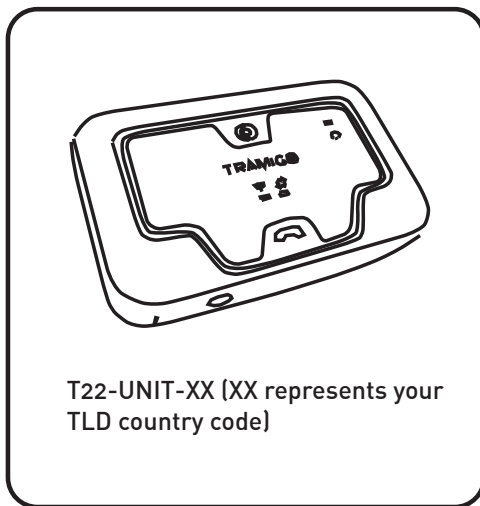

T22-Fleet Security Bulk

For more information. Visit www.tramigo.com

T22-FS is designed for fully covert installations and includes the accessories for security concerned vehicle and fleet owners. Most of the corporate fleet owners consider that a fully hidden installation is the only way to reduce staff's vehicle misuse. T22-FS comes with our new custom-designed immobilizer. Simply shut down the engine using any mobile phone or PC and gain full control of your vehicle.

TIP! Scheduling installation for weekends or holidays when the driver is not present is the best way in case of vehicle misuse cases. Even a panic button can reveal for a dishonest driver that he has a Tramigo installed and that is why in T22-FS-XX the T22-ATB accessory is not included.

T22 - FS - XX Contents:

Order Code: T22-FS12-XX (12 volt)
T22-FS24-XX (24 volt)

*Note: The T22-ATB is not included in this package. It can be ordered separately and it can be used simulatenously with the immobilizer.