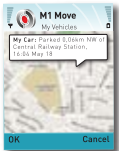

## Free Software!

M1 Move is an excellent smartphone tool for small fleet owners on the move or to enhance your tracking experience with easy-to-use menu and extra features.

M1 Fleet for PCs is perfect for full-scale fleet management with extensive reporting and security features. Set-up a fleet control center instantly and without monthly fees or 3rd party tracking servers. Your privacy and fleet are secured.

Easy menu navigation.

Instant replies via SMS.

Display TLD on an online map.

M1 Fleet and Move softwares display TLD landmarks on top of an online map, making it instantly understandable.

M1 Move and Fleet softwares enhance the T22, but are not obligatory: T22 can be used with any GSM phone model with easy to use text commands.