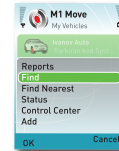

### The ultimate fleet tracking solution

Track and monitor all your company vehicles either from one PC or the privacy of your mobile phone without monthly fees.

- Prevent unauthorized driving.
- Locate and guide your vehicles.
- Monitor fleet movements.
- Protect unguarded assets.
- Automatic trip reporting.
- Display all vehicles at once on screen
- With the press of a button, turn on several tracking options quickly to closely track stolen vehicles or expensive cargo

## Free Software!

M1 Move is an excellent smartphone tool for small fleet owners on the move or to enhance your tracking experience with easy-to-use menu and extra features.

M1 Fleet for PCs is perfect for full-scale fleet management with extensive reporting and security features. Set-up a fleet control center instantly and without monthly fees or 3rd party tracking servers. Your privacy and fleet are secured.

Easy menu navigation.

Instant replies via SMS.

Display TLD on an online map.

M1 Fleet and Move softwares display TLD landmarks on top of an online map, making it instantly understandable.

M1 Move and Fleet softwares enhance the T22, but are not obligatory: T22 can be used with any GSM phone model with easy to use text commands.