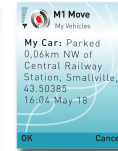

Instant replies via SMS.