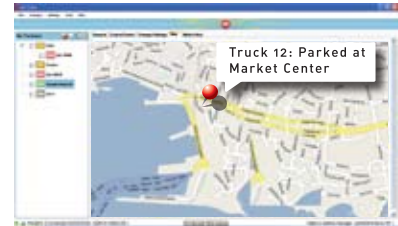

## Free Software!

M1 Move is an excellent smartphone tool for small fleet owners on the move or to enhance your tracking experience with easy-to-use menu and extra features.

M1 Fleet for PCs is perfect for full-scale fleet management with extensive reporting and security features. Set-up a fleet control center instantly and without monthly fees or 3rd party tracking servers. Your privacy and fleet are secured.

Easy menu navigation.

Instant replies via SMS.

Display TLD on an online map.

M1 Fleet and Move softwares display TLD landmarks on top of an online map, making it instantly understandable.

M1 Move and Fleet softwares enhance the T22, but are not obligatory: T22 can be used with any GSM phone model with easy to use text commands.