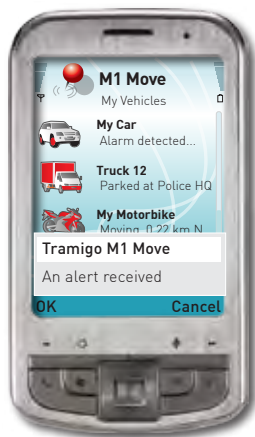

**M1 Move Smartphone.**

M1 Move- FREE Smart Phone Software!

- Excellent for Fleet Owners- Tracking Anywhere
- Excellent for Families-Track your loved ones and vehicles

M1 MOVE is the perfect tool for anyone with several T22s in use\*. Install M1 Move to your smart phone and monitor your fleet anywhere with ultimate convenience and privacy! All T22 commands are just one keystroke away! It is also the perfect tool for families or anyone wanting to enjoy the unique features such as the MoveMap and TLD landmarks powered by online maps.

\* M1 Move and Fleet software are tools that enhance the T22, but are not obligatory: T22 can be used with any GSM phone with easy to use commands without any additional software or phone model requirements!

MoveMap™

This simply revolutionary feature in M1 Move gives assistance and adds efficiency in ultimate security and fleet operations. A useful and equally fun everyday tool for all families. Best of all, you get your MoveMap by sending SMS: the first ever visual map solution created from a simple and reliable text message!

M1 Move shows all your vehicles.

Select commands from a list.

Instant T22 Location reports via SMS

Any online map is easy to use with TLD on top.

\*\*A GPRS or 3G enabled SIM card and phone is required for online map use on mobile phones.