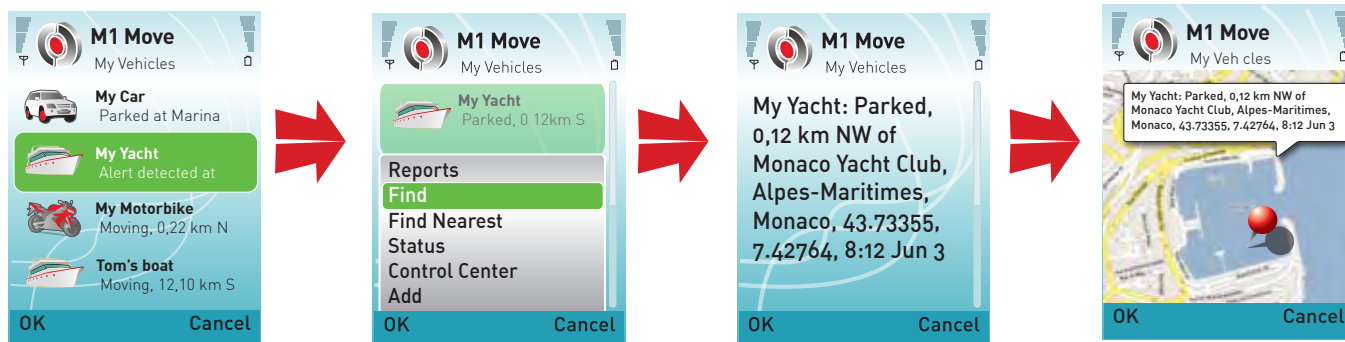

**M1 Move Smartphone.**

M1 Move- FREE Smart Phone Software!

- Excellent for Fleet Owners- Tracking Anywhere
- Excellent for Families-Track your loved ones and vehicles

M1 MOVE is the perfect tool for anyone with several T22s in use\*. Install M1 Move to your smart phone and monitor your fleet anywhere with ultimate convenience and privacy! All T22 commands are just one keystroke away! It is also the perfect tool for families or anyone wanting to enjoy the unique features such as the MoveMap and TLD landmarks powered by online maps.

\* M1 Move and Fleet software are tools that enhance the T22, but are not obligatory: T22 can be used with any GSM phone with easy to use commands without any additional software or phone model requirements!

MoveMap™

This simply revolutionary feature in M1 Move gives assistance and adds efficiency in ultimate security and fleet operations. A useful and equally fun everyday tool for all families. Best of all, you get your MoveMap by sending SMS: the first ever visual map solution created from a simple and reliable text message!

M1 Move makes online maps easy to understand anywhere  
M1 Move is good news for online maps users. Check any T22 location message in any online map with detailed TLD landmarks, an online map has never been so easy to use.\*\*