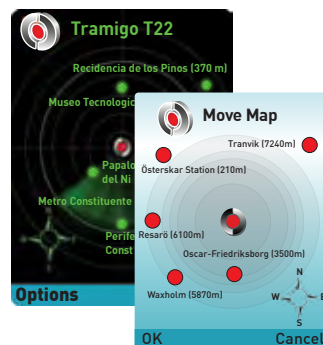

**M1 Move Smartphone.**

M1 Move- FREE Smart Phone Software!

- Excellent for Fleet Owners- Tracking Anywhere
- Excellent for Families-Track your loved ones and vehicles

M1 MOVE is the perfect tool for anyone with several T22s in use\*. Install M1 Move to your smart phone and monitor your fleet anywhere with ultimate convenience and privacy! All T22 commands are just one keystroke away! It is also the perfect tool for families or anyone wanting to enjoy the unique features such as the MoveMap and TLD landmarks powered by online maps.

\* M1 Move and Fleet software are tools that enhance the T22, but are not obligatory: T22 can be used with any GSM phone with easy to use commands without any additional software or phone model requirements!

M1 Move makes online maps easy to understand anywhere  
M1 Move is good news for online maps users. Check any T22 location message in any online map with detailed TLD landmarks, an online map has never been so easy to use.\*\*

M1 Move shows all your vehicles.

Select commands from a list.

Instant T22 Location reports via SMS

Any online map is easy to use with TLD on top.

\*\*A GPRS or 3G enabled SIM card and phone is required for online map use on mobile phones.